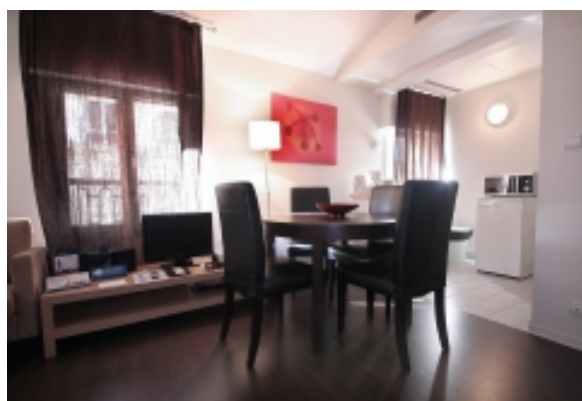

LIVING™

BY BRIDGESTREET

A - OPERAMAD1 - OPERA - STUDIO

10 RUE TRONSON DU COUDRAY · PARIS, 75008 FRANCE

Ideally situated between Madeleine and Opéra, close to the historical and green Square Louis XVI, this new building is in the heart of Paris, just beside "Galeries Lafayette" and Printemps. It is only a few minutes walking from the "Place de la Concorde" and the famous Champs Elysées with its restaurants, bars and cinemas. You will also be very close to one of the most important business neighborhoods where a number of international companies have offices. This Parisian building offers studios, one and two bedroom apartments entirely renovated and highly equipped with air conditioning, large windows, wood flooring and stylish decoration.

Idéalement situé entre Madeleine et Opéra, près de l'historique et verdoyant Square Louis XVI, cet immeuble neuf est en plein ...

AT THIS LOCATION

IN THE APARTMENT

- Accès internet gratuit/High Speed Internet free
- Fourniture de linge et de serviettes/Linen and towels provided
- Machine à laver la vaisselle/Dishwasher
- Machine à laver le linge/washing machine

SERVICES

- Cable TV
- Changement de linge hebdomadaire/Weekly linen change

BRIDGESTREET
GLOBAL HOSPITALITY

1 800 278 7338
BRIDGESTREET.COM

EXCLUSIVE.
BY BRIDGESTREET

RESIDENCES.
BY BRIDGESTREET

MODE.
A PART HOTEL

LIVING.
BY BRIDGESTREET

PLACES.
BY BRIDGESTREET

STÜDYO.
BY BRIDGESTREET