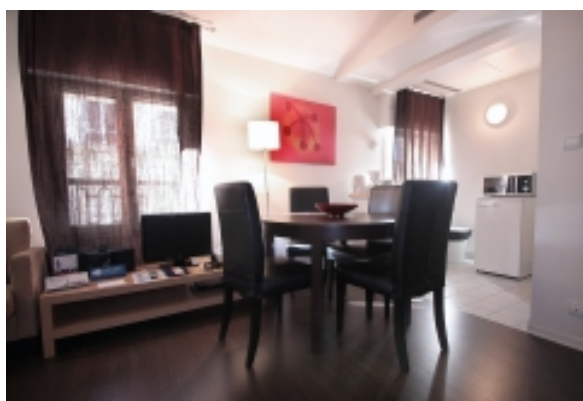

LIVING™

BY BRIDGESTREET

A - OPERAMAD1 - OPERA - STUDIO

10 RUE TRONSON DU COUDRAY · PARIS, 75008 FRANCE

Ideally situated between Madeleine and Opéra, close to the historical and green Square Louis XVI, this new building is in the heart of Paris, just beside “Galeries Lafayette” and Printemps. It is only a few minutes walking from the “Place de la Concorde” and the famous Champs Elysées with its restaurants, bars and cinemas. You will also be very close to one of the most important business neighborhoods where a number of international companies have offices. This Parisian building offers studios, one and two bedroom apartments entirely renovated and highly equipped with air conditioning, large windows, wood flooring and stylish decoration.

Idéalement situé entre Madeleine et Opéra, près de l'historique et verdoyant Square Louis XVI, cet immeuble neuf est en plein ...

AT THIS LOCATION

IN THE APARTMENT

- Accès internet gratuit/High Speed Internet free
- Fourniture de linge et de serviettes/Linen and towels provided
- Machine à laver la vaisselle/Dishwasher
- Machine à laver le linge/washing machine