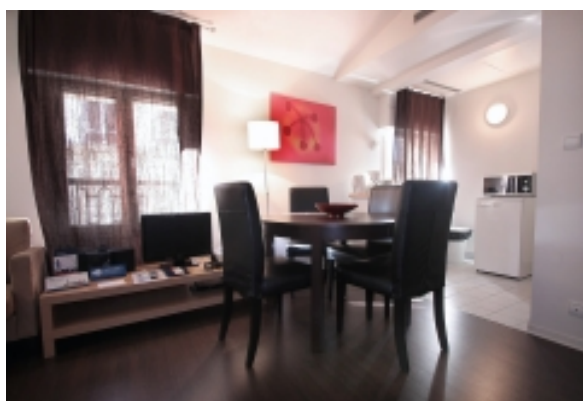

LIVING™

BY BRIDGESTREET

A - OPERAMAD1 - OPERA - STUDIO

10 RUE TRONSON DU COUDRAY · PARIS, 75008 FRANCE

Ideally situated between Madeleine and Opéra, close to the historical and green Square Louis XVI, this new building is in the heart of Paris, just beside "Galeries Lafayette" and Printemps. It is only a few minutes walking from the "Place de la Concorde" and the famous Champs Elysées with its restaurants, bars and cinemas. You will also be very close to one of the most important business neighborhoods where a number of international companies have offices. This Parisian building offers studios, one and two bedroom apartments entirely renovated and highly equipped with air conditioning, large windows, wood flooring and stylish decoration.

Idéalement situé entre Madeleine et Opéra, près de l'historique et verdoyant Square Louis XVI, cet immeuble neuf est en plein ...

AT THIS LOCATION

IN THE APARTMENT

- Accès internet gratuit/High Speed Internet free
- Fourniture de linge et de serviettes/Linen and towels provided
- Machine à laver la vaisselle/Dishwasher
- Machine à laver le linge/washing machine