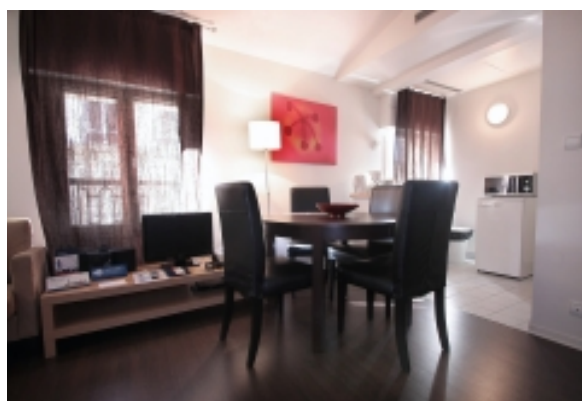

LIVING™

BY BRIDGESTREET

A - OPERAMAD1 - OPERA - STUDIO

10 RUE TRONSON DU COUDRAY · PARIS, 75008 FRANCE

Ideally situated between Madeleine and Opéra, close to the historical and green Square Louis XVI, this new building is in the heart of Paris, just beside “Galeries Lafayette” and Printemps. It is only a few minutes walking from the “Place de la Concorde” and the famous Champs Elysées with its restaurants, bars and cinemas. You will also be very close to one of the most important business neighborhoods where a number of international companies have offices. This Parisian building offers studios, one and two bedroom apartments entirely renovated and highly equipped with air conditioning, large windows, wood flooring and stylish decoration.

Idéalement situé entre Madeleine et Opéra, près de l'historique et verdoyant Square Louis XVI, cet immeuble neuf est en plein ...

AT THIS LOCATION

IN THE APARTMENT

- Accès internet gratuit/High Speed Internet free
- Fourniture de linge et de serviettes/Linen and towels provided
- Machine à laver la vaisselle/Dishwasher
- Machine à laver le linge/washing machine