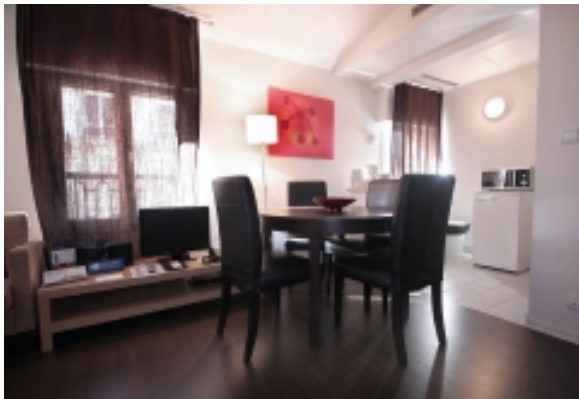

LIVING™

BY BRIDGESTREET

A - OPERAMAD1 - OPERA - STUDIO

10 RUE TRONSON DU COUDRAY · PARIS, 75008 FRANCE

Ideally situated between Madeleine and Opéra, close to the historical and green Square Louis XVI, this new building is in the heart of Paris, just beside "Galeries Lafayette" and Printemps. It is only a few minutes walking from the "Place de la Concorde" and the famous Champs Elysées with its restaurants, bars and cinemas. You will also be very close to one of the most important business neighborhoods where a number of international companies have offices. This Parisian building offers studios, one and two bedroom apartments entirely renovated and highly equipped with air conditioning, large windows, wood flooring and stylish decoration.

Idéalement situé entre Madeleine et Opéra, près de l'historique et verdoyant Square Louis XVI, cet immeuble neuf est en plein ...

AT THIS LOCATION

IN THE APARTMENT

- Accès internet gratuit/High Speed Internet free
- Fourniture de linge et de serviettes/Linen and towels provided
- Machine à laver la vaisselle/Dishwasher
- Machine à laver le linge/washing machine