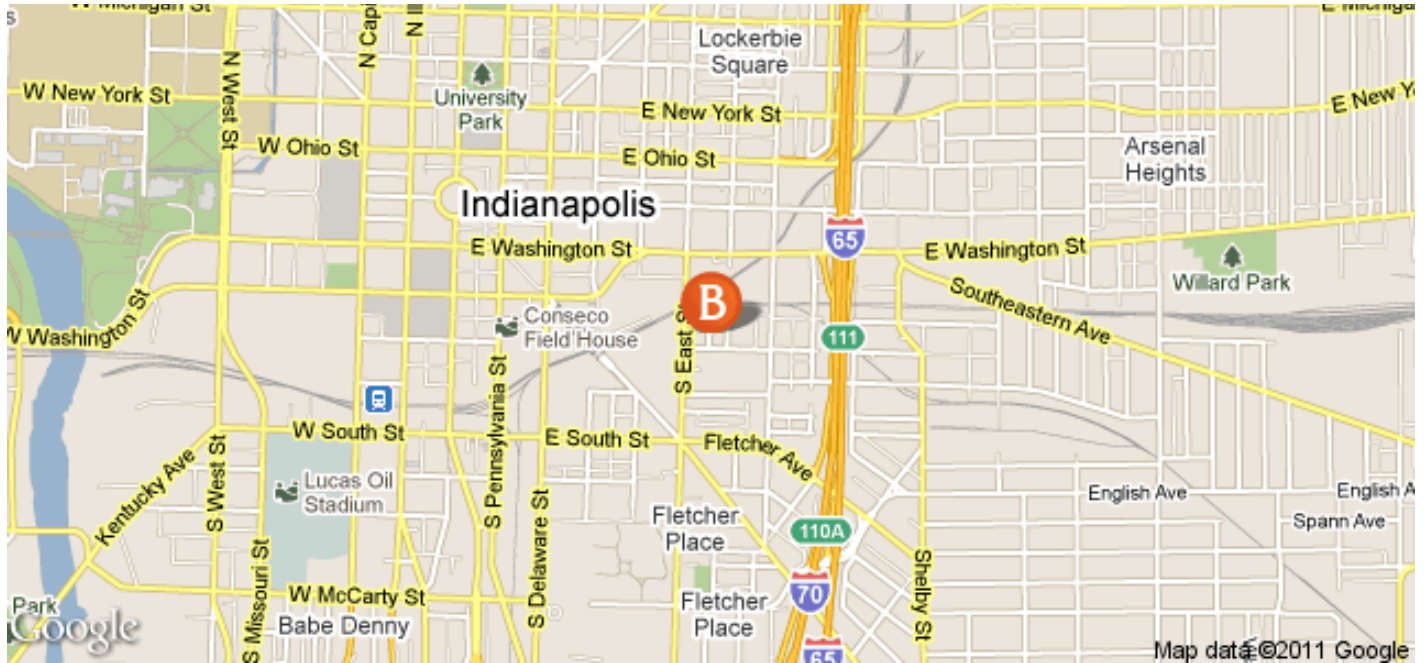

LIVING™

BY BRIDGESTREET

IN THE AREA

- Easy access to I-65 and I-70.
- Conveniently located near dining, shopping, and entertainment.

THE WAVERLY

140 POPE STREET · INDIANAPOLIS, IN 46202 UNITED STATES

Call us: 1 800 278 7338

Distance from city center: 0.2 mile(s)

BRIDGESTREET.
GLOBAL HOSPITALITY

1 800 278 7338
BRIDGESTREET.COM

EXCLUSIVE.
BY BRIDGESTREET

RESIDENCES.
BY BRIDGESTREET

MODE.
APARTHOTEL

LIVING.
BY BRIDGESTREET

PLACES.
BY BRIDGESTREET