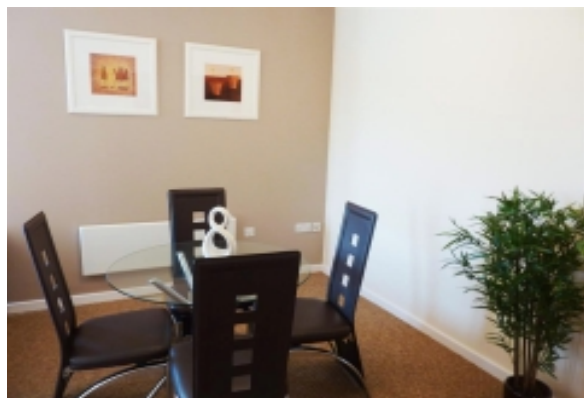

## ROBINSON HOUSE

HIGH STREET · CRAWLEY, RH10 1BN UNITED KINGDOM

Situated at the top of Crawley High Street, This modern art deco development dominates the Crawley skyline with its striking rounded glass construction and poised angular lines. The development houses a collection of eclectic and beautifully designed two bedroom apartments with a choice of either one or two bathrooms. Most apartments feature a walk on balcony, accessible from both the master bedroom and lounge.