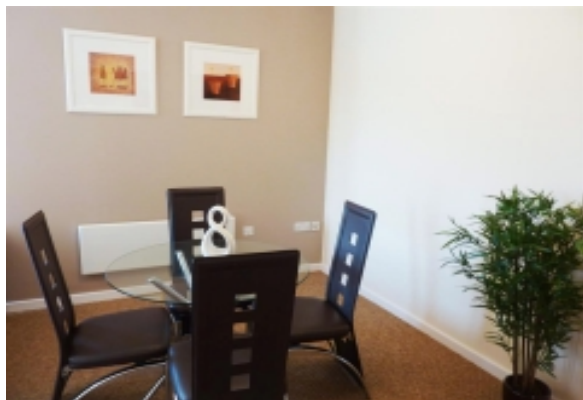

## ROBINSON HOUSE

HIGH STREET · CRAWLEY, RH10 1BN UNITED KINGDOM

Situated at the top of Crawley High Street, This modern art deco development dominates the Crawley skyline with its striking rounded glass construction and poised angular lines. The development houses a collection of eclectic and beautifully designed two bedroom apartments with a choice of either one or two bathrooms. Most apartments feature a walk on balcony, accessible from both the master bedroom and lounge.