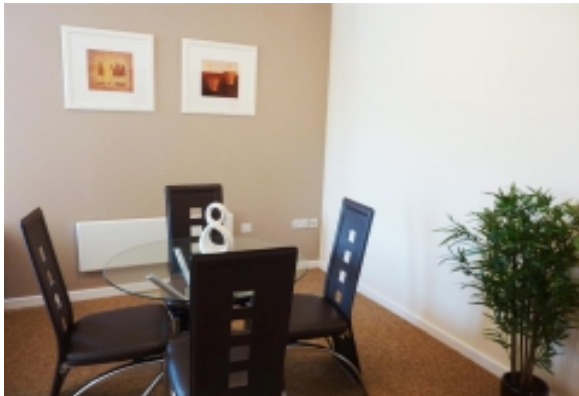

## ROBINSON HOUSE

HIGH STREET · CRAWLEY, RH10 1BN UNITED KINGDOM

Situated at the top of Crawley High Street, This modern art deco development dominates the Crawley skyline with its striking rounded glass construction and poised angular lines. The development houses a collection of eclectic and beautifully designed two bedroom apartments with a choice of either one or two bathrooms. Most apartments feature a walk on balcony, accessible from both the master bedroom and lounge.