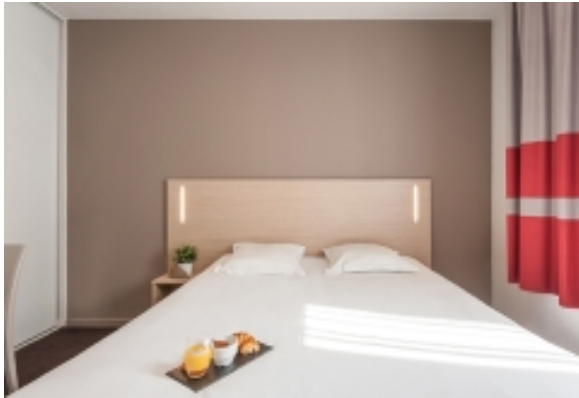

AT THIS LOCATION

- Disabled Accessible Units
- Lift/Elevators Present / ascenseur
- Reception 8am to 8pm daily

IN THE APARTMENT

- Fully-Equipped Kitchen
- High Speed Internet Available

SERVICES

- Breakfast Service
- Weekly Housekeeping / 1 menage par semaine
- Weekly Linen Change