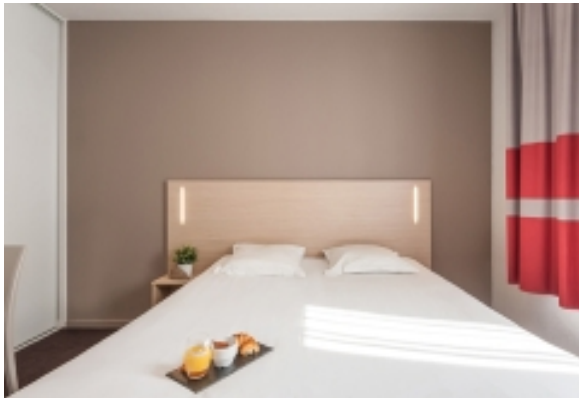

AT THIS LOCATION

- Disabled Accessible Units
- Lift/Elevators Present / ascenseur
- Reception 8am to 8pm daily

IN THE APARTMENT

- Fully-Equipped Kitchen
- High Speed Internet Available

SERVICES

- Breakfast Service
- Weekly Housekeeping / 1 ménage par semaine
- Weekly Linen Change