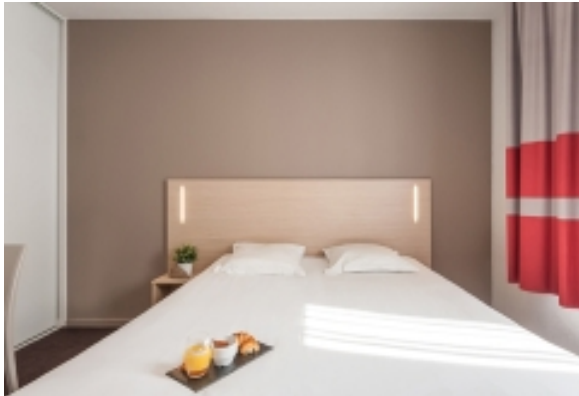

AT THIS LOCATION

- Disabled Accessible Units
- Lift/Elevators Present / ascenseur
- Reception 8am to 8pm daily

IN THE APARTMENT

- Fully-Equipped Kitchen
- High Speed Internet Available

SERVICES

- Breakfast Service
- Weekly Housekeeping / 1 menage par semaine
- Weekly Linen Change