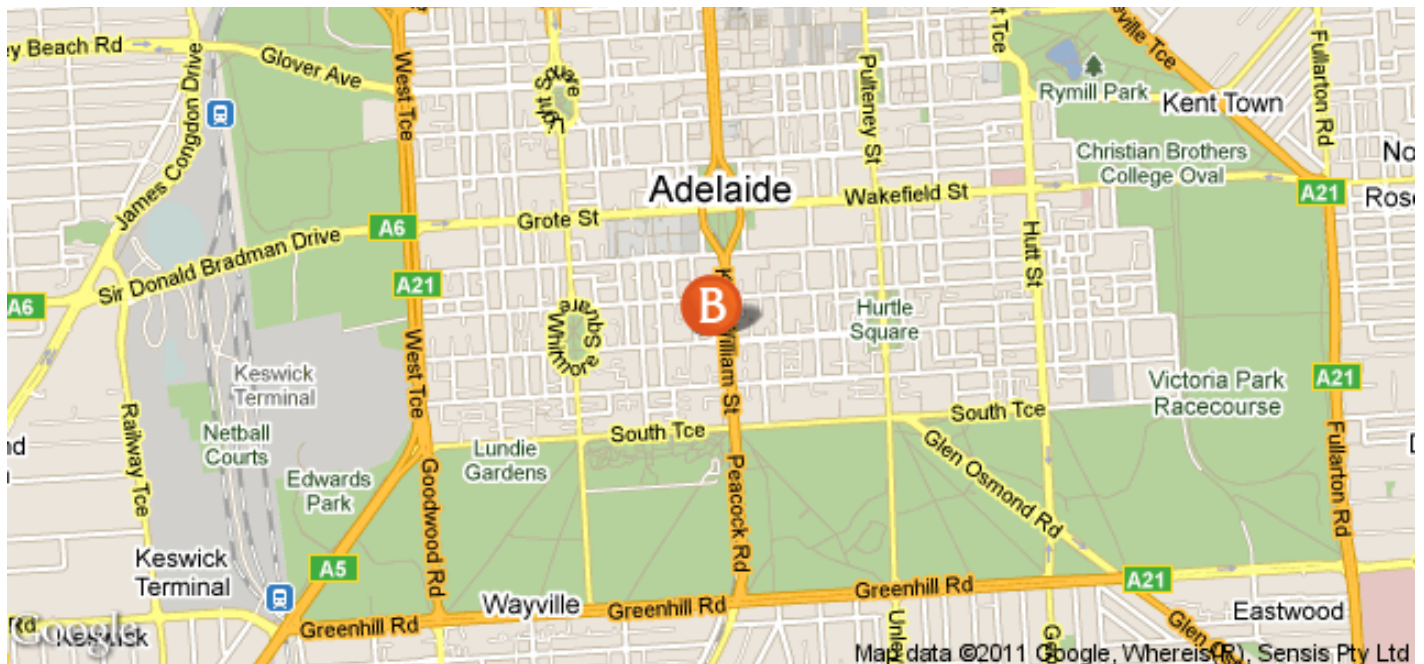

LIVING™

BY BRIDGESTREET

IN THE AREA

- Adelaide Airport 7.5km
- Adelaide CBD 1km
- Parklands/Garden 500m
- Hospital 700m
- Adelaide University 1.5km

QUEST ON STURT

14 STURT STREET · ADELAIDE, 5000 AUSTRALIA

Call us: +65 9018 6111

Distance from city center: 1.2 mile(s)

BRIDGESTREET.
GLOBAL HOSPITALITY

+65 9018 6111
BRIDGESTREET.COM

EXCLUSIVE.
BY BRIDGESTREET

RESIDENCES.
BY BRIDGESTREET

ApartmentHotels.
BY BRIDGESTREET