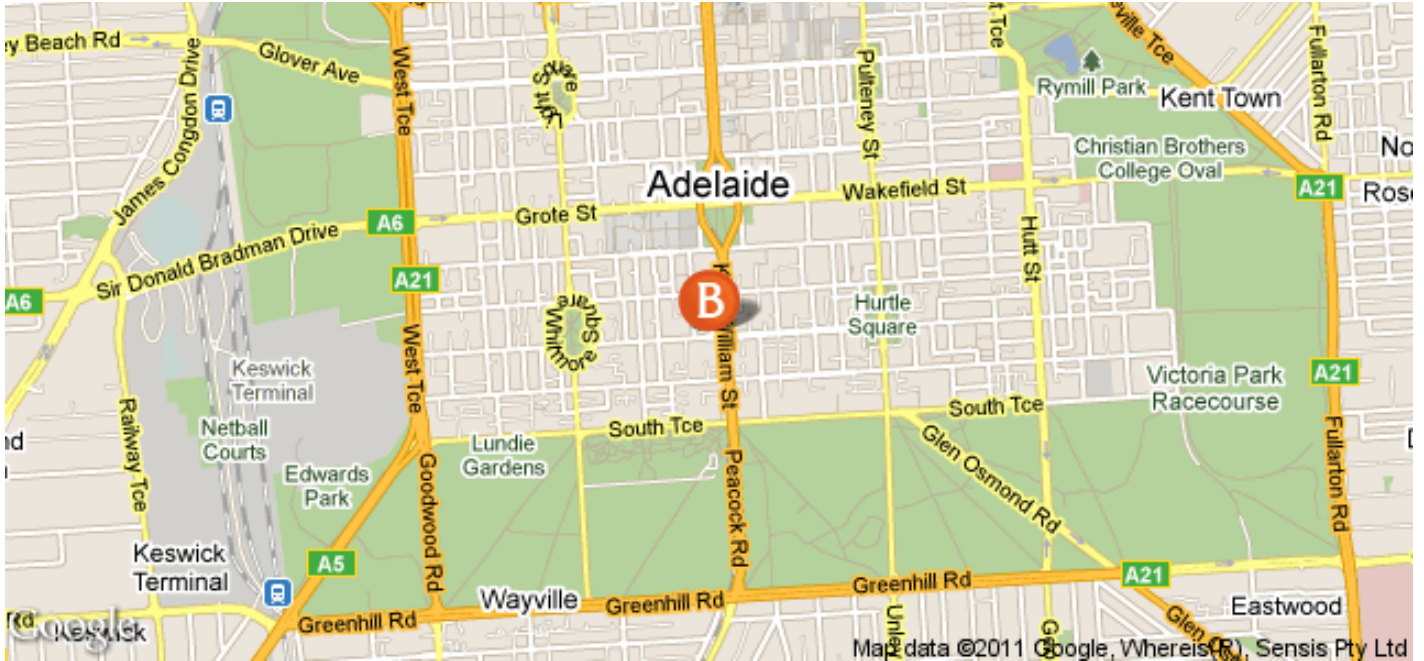

LIVING™

BY BRIDGESTREET

IN THE AREA

- Adelaide Airport 7.5km
- Adelaide CBD 1km
- Parklands/Garden 500m
- Hospital 700m
- Adelaide University 1.5km

QUEST ON STURT

14 STURT STREET · ADELAIDE, 5000 AUSTRALIA

Call us: +65 9755 5183

Distance from city center: 1.2 mile(s)

BRIDGESTREET.
GLOBAL HOSPITALITY

+65 9755 5183
BRIDGESTREET.COM

EXCLUSIVE.
BY BRIDGESTREET

RESIDENCES.
BY BRIDGESTREET

MODE.
A PARTHOTEL

LIVING.
BY BRIDGESTREET

PLACES.
BY BRIDGESTREET

STÜDYO.
BY BRIDGESTREET