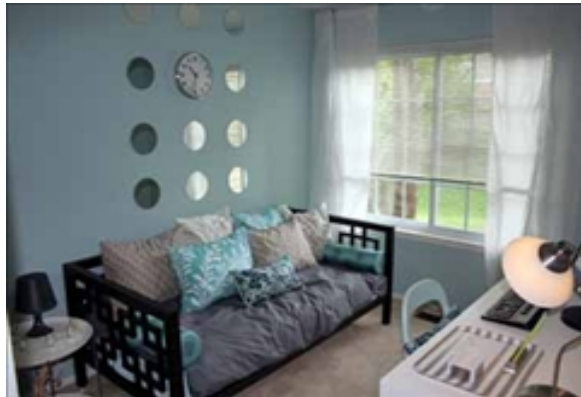

LIVING™

BY BRIDGESTREET

VILLAGE GREEN AT ARLINGTON CLUB

1533 BALDWIN COURT · WHEELING, IL 60090 UNITED STATES

Combination of Victorian apartments and townhomes in a residential setting. Located in the beautiful Buffalo Grove area. Acres of beautifully landscaped, grounds, jogging trails. A unique combination of one, one bedroom/den, two bedroom and 2-story townhomes. Seven night minimum stay.

AT THIS LOCATION

- 24 Hour Maintenance
- Adjacent to Park
- Business Center with Internet, Fax Machine, Copier, etc. for Guest Use
- Clubhouse
- Exercise Facility
- Lake/Lake views
- Outdoor Pool
- Pet Friendly

IN THE APARTMENT

- Beautiful Views
- Cathedral Ceilings
- Fireplace in Select Units
- Patio/Balcony
- Walk In Closets
- Wall-to-Wall Carpeting
- Washer & Dryer in Suite

SERVICES

- Basic Cable Television Service Provided
- Bi-Weekly Housekeeping
- Customized Billing to Suit Your Company's Needs
- Guest Handbook with a guide to the city and local community. Find everything from the area tourist sights, the nearest drug store, to the fitness center hours.
- Key Packet Delivered Prior to Move-In
- Our Satisfaction Guarantee / notre garantie satisfaction

BRIDGESTREET
GLOBAL HOSPITALITY

1 312 955 1015
BRIDGESTREET.COM

EXCLUSIVE.
BY BRIDGESTREET

RESIDENCES.
BY BRIDGESTREET

MODE.
A PART HOTEL

LIVING.
BY BRIDGESTREET

PLACES.
BY BRIDGESTREET

STÜDYO.
BY BRIDGESTREET