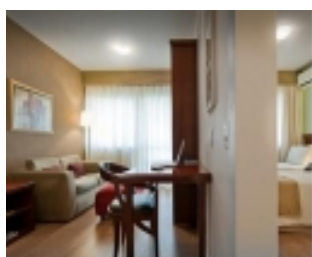

LIVING™

BY BRIDGESTREET

THE DUKE

RUA TENENTE NEGRAO · SAO PAULO, 04530-030 BRAZIL

A cosy apartment in an ideal location. The building offers all the amenities you could wish for and the apartment is ideal for those looking for their own space in Itaim Bibi. An en suite double bedroom with air conditioning and a fully equipped kitchenette are at your disposal. Curl up on the sofa or do some exercise in the building's facilities, whatever you choose you'll have a delightful stay.

AT THIS LOCATION

- Fitness Center
- Lift/Elevators Present / ascenseur
- Parking - Complimentary
- Swimming Pool

IN THE APARTMENT

- Balconies
- Coffee Pot
- Kitchenette
- Microwave

SERVICES

- Basic Cable Television Service Provided
- Bi-Weekly Housekeeping
- Customized Billing to Suit Your Company's Needs
- Guest Handbook with a guide to the city and local community. Find everything from the area tourist sights, the nearest drug store, to the fitness center hours.
- Key Packet Delivered Prior to Move-In
- Our Satisfaction Guarantee / notre garantie satisfaction