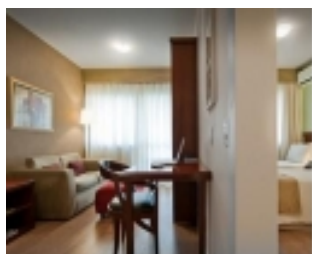

LIVING™

BY BRIDGESTREET

THE DUKE

RUA TENENTE NEGRAO · SAO PAULO, 04530-030 BRAZIL

A cosy apartment in an ideal location. The building offers all the amenities you could wish for and the apartment is ideal for those looking for their own space in Itaim Bibi. An en suite double bedroom with air conditioning and a fully equipped kitchenette are at your disposal. Curl up on the sofa or do some exercise in the building's facilities, whatever you choose you'll have a delightful stay.

AT THIS LOCATION

- Fitness Center
- Lift/Elevators Present / ascenseur
- Parking - Complimentary
- Swimming Pool

IN THE APARTMENT

- Balconies
- Coffee Pot
- Kitchenette
- Microwave

SERVICES

- Basic Cable Television Service Provided
- Bi-Weekly Housekeeping
- Customized Billing to Suit Your Company's Needs
- Guest Handbook with a guide to the city and local community. Find everything from the area tourist sights, the nearest drug store, to the fitness center hours.
- Key Packet Delivered Prior to Move-In
- Our Satisfaction Guarantee / notre garantie satisfaction