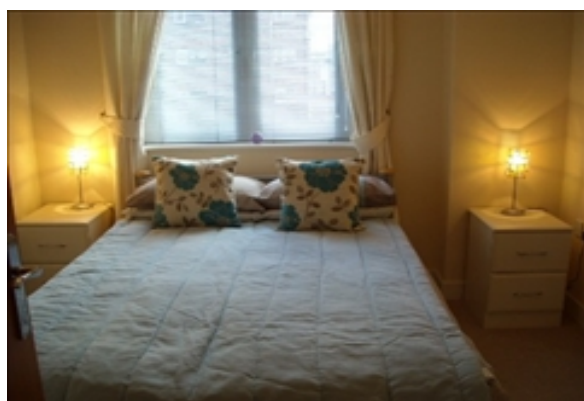

LIVING™

BY BRIDGESTREET

SHOT TOWER APARTMENT

SHOT TOWER CLOSE QUEENS ROAD, · CHESTER, CH1
3BT UNITED KINGDOM

First floor apartment with allocated parking. Canal Views and balcony. Two double bedrooms, one ensuite plus family bathroom. Fully fitted spacious kitchen. TV/freeview. Easy 5 minute walk to City Centre Exclusive Area