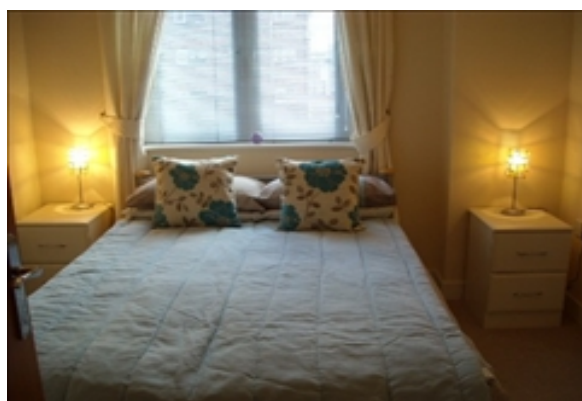

LIVING™

BY BRIDGESTREET

SHOT TOWER APARTMENT

SHOT TOWER CLOSE QUEENS ROAD, · CHESTER, CH1
3BT UNITED KINGDOM

First floor apartment with allocated parking. Canal Views and balcony. Two double bedrooms, one ensuite plus family bathroom. Fully fitted spacious kitchen. TV/freeview. Easy 5 minute walk to City Centre Exclusive Area

AT THIS LOCATION

- Fitness centre nearby
- Lift/Elevators Present / ascenseur
- Secure Entry System / entrée sécurisée

IN THE APARTMENT

- Balconies
- Dishwasher / lave vaisselle
- Free view channels
- Fully-Equipped Kitchen
- Iron and ironing board
- Laundry Facilities
- Microwave
- TV with DVD Player

SERVICES

- Broadband
- Customized Billing to Suit Your Company's Needs
- Free Parking
- Housekeeping
- Our Satisfaction Guarantee / notre garantie satisfaction
- Welcome and information pack / coffret d'accueil et d'informations

BRIDGESTREET®
GLOBAL HOSPITALITY

+44 (0) 20 7792 2222
BRIDGESTREET.COM

EXCLUSIVE.
BY BRIDGESTREET

RESIDENCES.
BY BRIDGESTREET

MODE.
A PART HOTEL

LIVING.
BY BRIDGESTREET

PLACES.
BY BRIDGESTREET

STÜDYO.
BY BRIDGESTREET