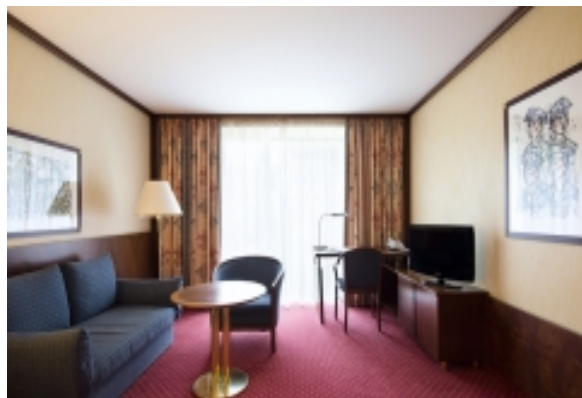

LIVING™

BY BRIDGESTREET

DERAG LIVINGHOTEL PRINZESSIN ELISABETH

GEYERSTRASSE 52 · MUNICH, 80469 GERMANY

The Derag Prinzessin Elisabeth, built in 2000, is situated in Munich's old town, the legendary Glockenbachviertel. In a quiet side street close to the river Isar, you'll be greeted with timeless elegance. Be spoilt by exclusive 4-star-comfort and personal service, and choose according to your requirements and duration of stay between stylish hotel rooms, fully furnished Serviced Apartments or luxurious suites. Demanding guests are provided with exclusive maisonettes over two floors with an outstanding panoramic view. The serviced apartments in our modern and centrally situated premise are fitted extremely comfortably and boast a fully fitted kitchen or kitchenette.