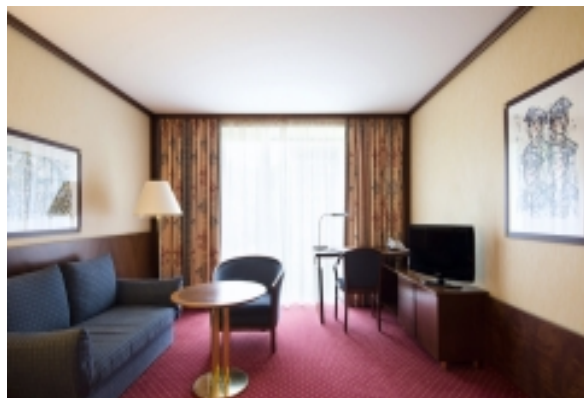

LIVING™

BY BRIDGESTREET

DERAG LIVINGHOTEL PRINZESSIN ELISABETH

GEYERSTRASSE 52 · MUNICH, 80469 GERMANY

The Derag Prinzessin Elisabeth, built in 2000, is situated in Munich's old town, the legendary Glockenbachviertel. In a quiet side street close to the river Isar, you'll be greeted with timeless elegance. Be spoilt by exclusive 4-star-comfort and personal service, and choose according to your requirements and duration of stay between stylish hotel rooms, fully furnished Serviced Apartments or luxurious suites. Demanding guests are provided with exclusive maisonettes over two floors with an outstanding panoramic view. The serviced apartments in our modern and centrally situated premise are fitted extremely comfortably and boast a fully fitted kitchen or kitchenette.