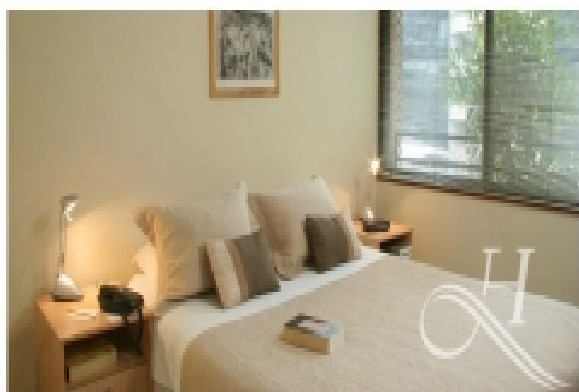

LIVING™

BY BRIDGESTREET

HELVECIA

HELVECIA 240 OF. 1 LAS CONDES · SANTIAGO, ****
CHILE

Helvecia in Las Condes, Santiago, Chile, a short walking distance from Tobalaba subway station, offers a unique experience with convenient accommodations, in a privileged district with business centers, surrounded by a variety of exclusive restaurants. Depending on your needs, you can enjoy the services of Helvecia in our finest decorated suites with one or two bedrooms.

IN THE APARTMENT

- Air Conditioning / Heating
- Balcony (Selected Apartments)
- Beautiful Views
- Dishwasher / lave vaisselle
- Fully-furnished and well-appointed apartments
- High Speed Internet Available
- Kitchenette
- Linens and Towels provided