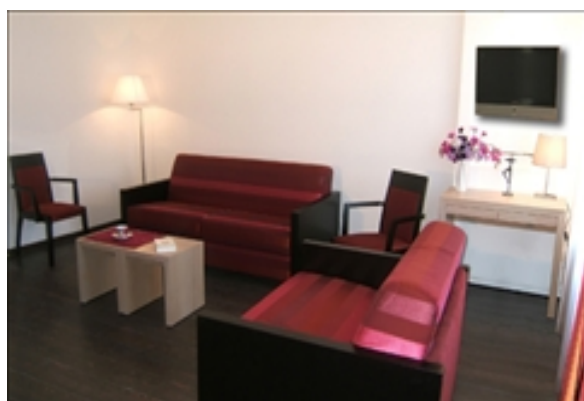

AT THIS LOCATION

- 24 Hour Reception
- Handicap Accessible Units
- Lift/Elevators Present / ascenceur

IN THE APARTMENT

- Air Conditioning
- High Speed Internet Available
- TV with DVD Player

SERVICES

- Breakfast Service (additional cost)
- Weekly Housekeeping / 1 menage par semaine