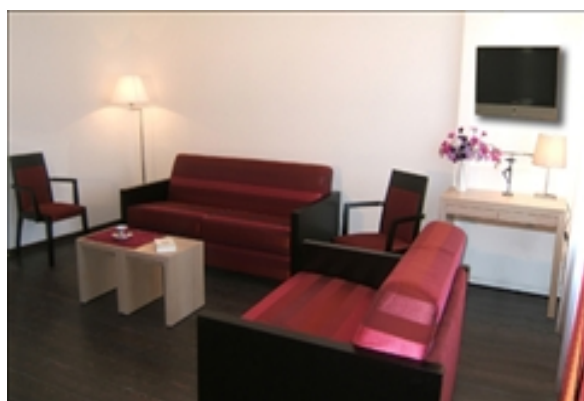

AT THIS LOCATION

- 24 Hour Reception
- Disabled Accessible Units
- Lift/Elevators Present / ascenseur

IN THE APARTMENT

- Air Conditioning
- High Speed Internet Available
- TV with DVD Player

SERVICES

- Breakfast Service (additional cost)
- Weekly Housekeeping / 1 ménage par semaine