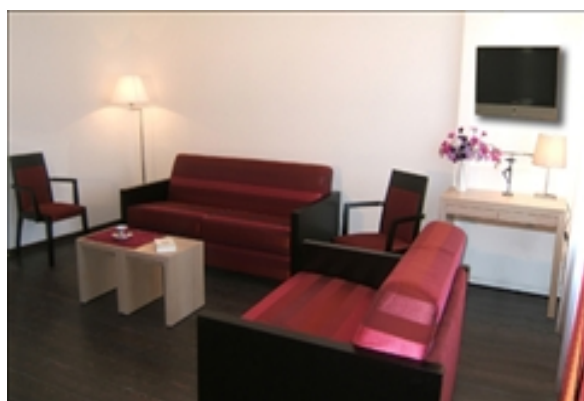

AT THIS LOCATION

- 24 Hour Reception
- Disabled Accessible Units
- Lift/Elevators Present / ascenseur

IN THE APARTMENT

- Air Conditioning
- High Speed Internet Available
- TV with DVD Player

SERVICES

- Breakfast Service (additional cost)
- Weekly Housekeeping / 1 menage par semaine