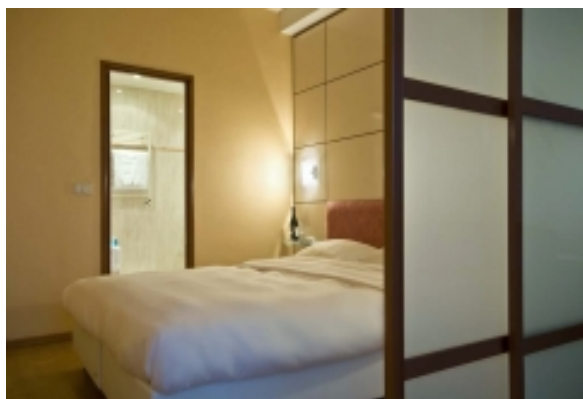

LIVING™

BY BRIDGESTREET

B APARTHOTEL LOUISE

CHAUSSÉE DE VLEURGAT, 261 · BRUSSELS, 1050
BELGIUM

This luxurious Brussels apart-hotel is ideally located near the elegant Avenue Louise and just a few steps away from the most important shopping streets. Surrounded by cozy bars and restaurants. Get a real taste of Brussels at Quartier Louise. All apartments are lavishly decorated with antiques and oriental carpets, leather sofa and furnished with quality materials like marble bathroom, fully equipped kitchen, large living/dining area, etc. The apart-hotel is designed to create a select and cozy atmosphere. Our credo is flexibility and service to the customers.

AT THIS LOCATION

- Fitness centre nearby
- Underground parking

IN THE APARTMENT

- Air Conditioning
- Dishwasher / lave vaisselle
- Fax Machine Provided
- Fully-Equipped Kitchen
- Fully-furnished and well-appointed apartments
- Hi-fi
- TV with DVD Player