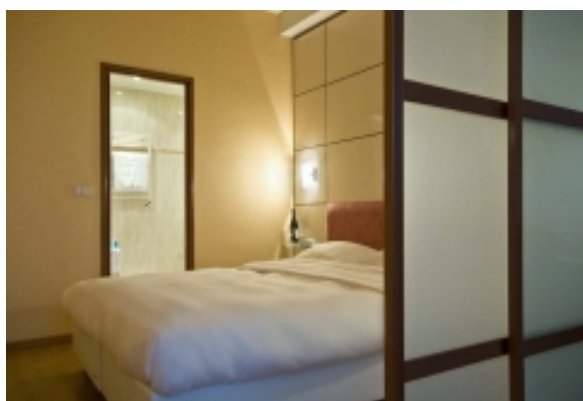

## B APARTHOTEL LOUISE

CHAUSSÉE DE VLEURGAT, 261 · BRUSSELS, 1050  
BELGIUM

This luxurious Brussels apart-hotel is ideally located near the elegant Avenue Louise and just a few steps away from the most important shopping streets. Surrounded by cozy bars and restaurants. Get a real taste of Brussels at Quartier Louise. All apartments are lavishly decorated with antiques and oriental carpets, leather sofa and furnished with quality materials like marble bathroom, fully equipped kitchen, large living/dining area, etc. The apart-hotel is designed to create a select and cozy atmosphere. Our credo is flexibility and service to the customers.