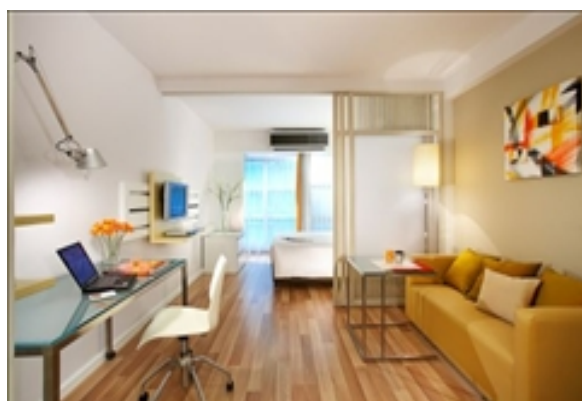

LIVING™

BY BRIDGESTREET

CITADINES BANGKOK SUKHUMVIT 16

38 SUKHUMVIT 16, SUKHUMVIT ROAD, KLONGTOEY ·
BANGKOK, 10110 THAILAND

Citadines Bangkok Sukhumvit 16 has 79 studio to one-bedroom residences. Every residence features a fully-equipped kitchen and a chic living room, separate from the bedroom so you can invite friends over or recharge after a hard day's work.

AT THIS LOCATION

- 24 Hour Reception
- Business Center
- Fitness Center
- Laundry & Dry cleaning services / service de nettoyage
- Laundry Facilities On-Site
- Outdoor Pool

IN THE APARTMENT

- Air Conditioning
- High Speed Internet Available
- In Room Safe
- Kitchenette